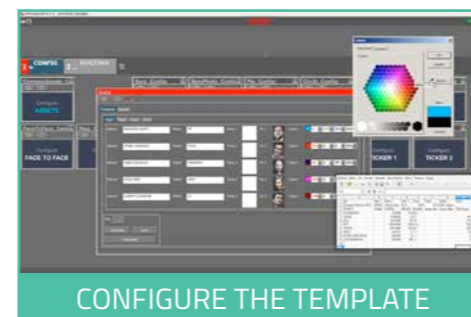

GO TO ON-AIR IN JUST 3 STEPS

WHAT MAKES ASTONELECTIONS UNIQUE

EASY TO USE

AstonElections is a **cost-effective** solution that offers important savings on hardware, personnel, installation and training. AstonElections **does not require specialized election knowledge**. AstonElections' **highly intuitive interface** allows for the simple and easy use of complex, high-quality and eye-catching graphics.

for including the image, colours and logos of the parties or candidates, plus many other available options. On top of that, AstonElections can import 3D maps or objects from other software packages in a variety of formats, which can then enhance the graphics.

INTUITIVE, TEMPLATE-BASED

Each template defines which elements are editable and to what extent, providing a **simple and hassle-free** operation, even while on-air, and making the system as smart as the template allows for. AstonElections sorts the data, builds the graphic with the data and divides it into pages depending on the content. In addition, AstonElections allows the entry of data manually. Use the same template with different data as many times as you want by loading an independent CSV file in the rundown mode.